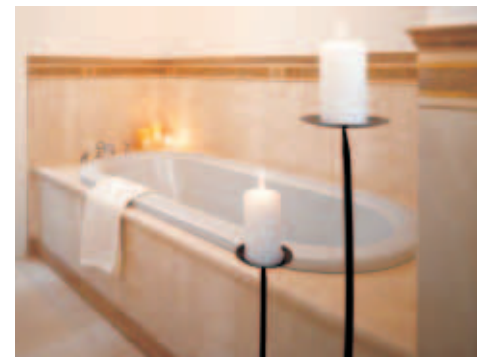

LISTELLO LD405 TRAVERTINO NOCE PATINATO
DECORO APOLLO 1 E 2 TRAV. NOCE, NAVONA E GIALLO PERSIA PATINATO
LASTRA CM 30,5X91,5X1 TRAVERTINO NAVONA PATINATO
ZOCCOLO ZD10A TRAVERTINO NOCE PATINATO
PAVIMENTO CM 30,5X30,5X1 TRAVERTINO NAVONA PATINATO